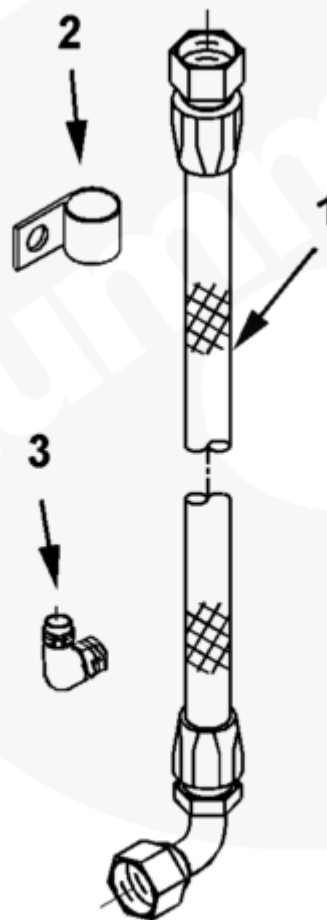

Parts Catalog - Option Detail

Electronic Parts Catalog - Option Detail				
Option	Group	Graphic	Film Card	Date
PP2404-04	07.04.1	pp601gn	K38	12-JAN-04
Engines	GTA38, K38, KTA38GC CM558, QSK38 CM2150 K106, QSK38 CM2150 MCRS, QSK38 CM850 MCRS			

©Cummins Inc

pp601gn

[SMALL](#) | [MEDIUM](#) | [LARGE](#)

Cart	Ref No	Part Number	Part Description	Required	Remarks
View My Cart					
		PP2404-04	Step Oil Drain Connection		

<input type="checkbox"/>	1	3963454	Flexible Hose	2	
<input type="checkbox"/>	2	68425	Clip	2	
<input type="checkbox"/>	3	3037662	Male Union Elbow	2	